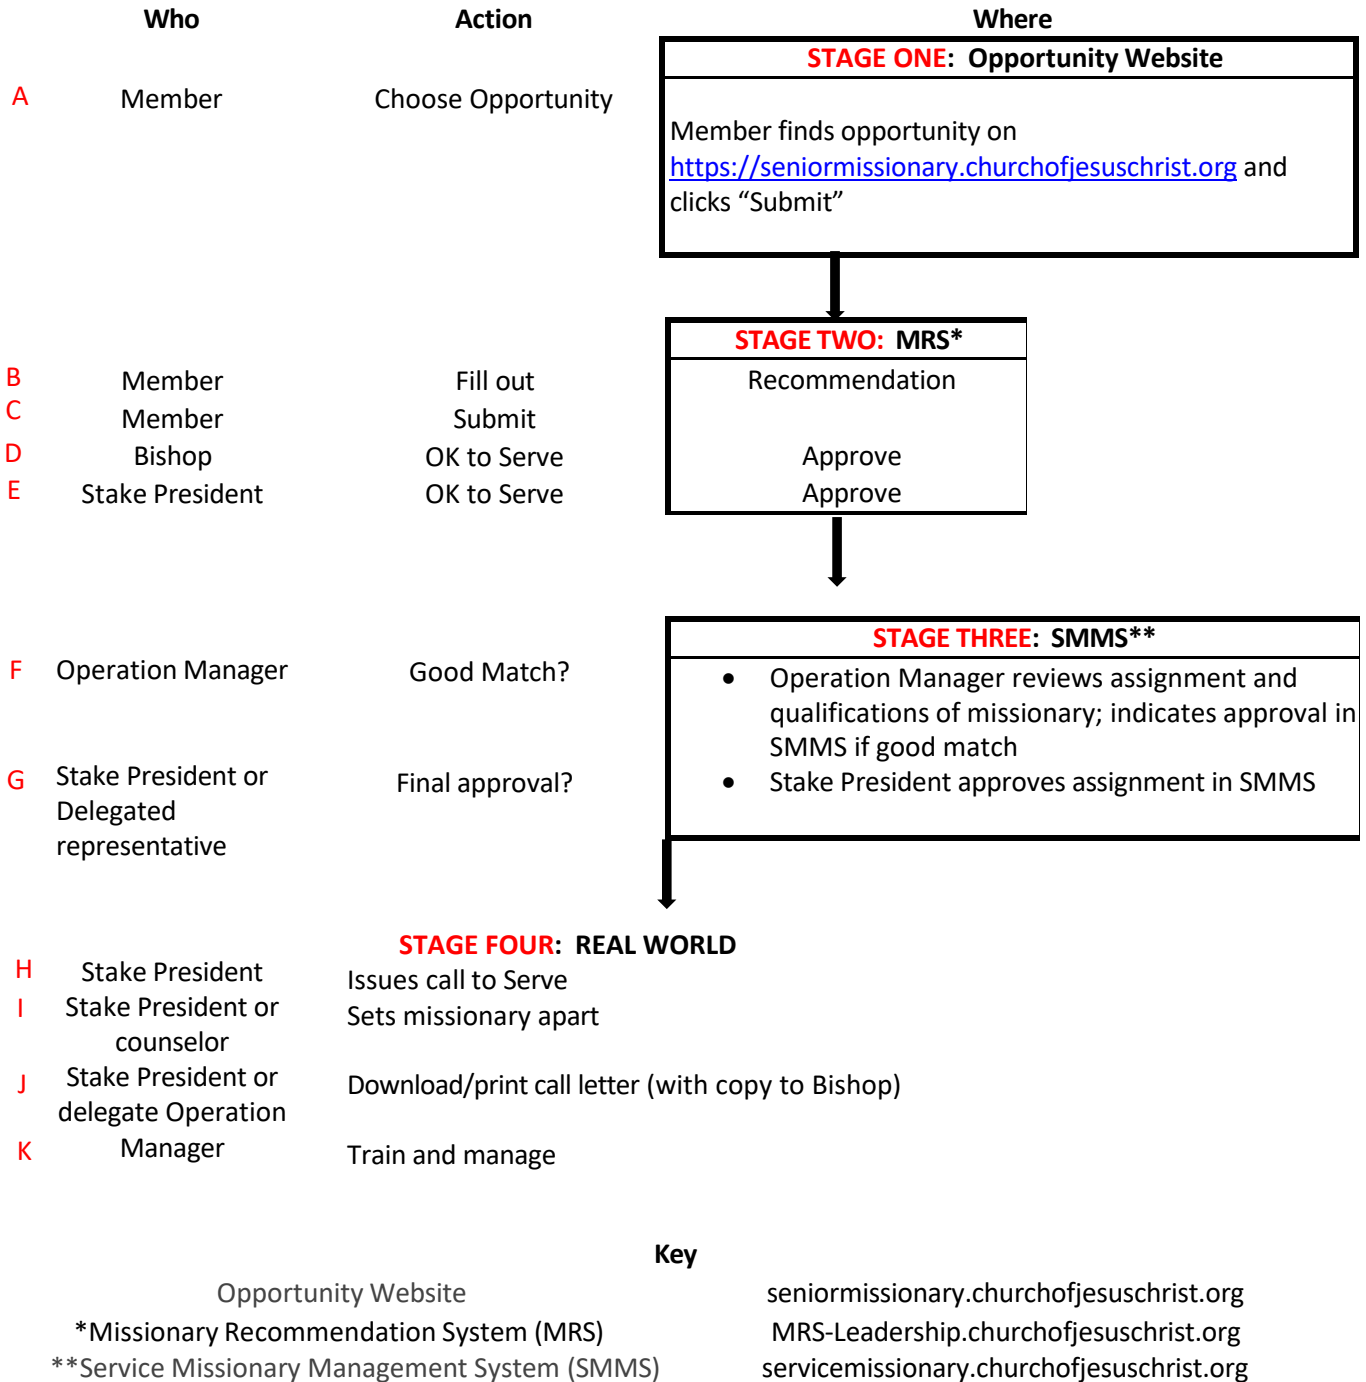

Senior Service Missionary Process

This document depicts the process flow for a member starting with looking for choices through them serving as a missionary. It details all the touches and makes it clear there are three different computer systems involved. This document is intended to be shared and talked about with Stake Leaders and others to help them understand the new process. It gives a framework to talk about some special cases.